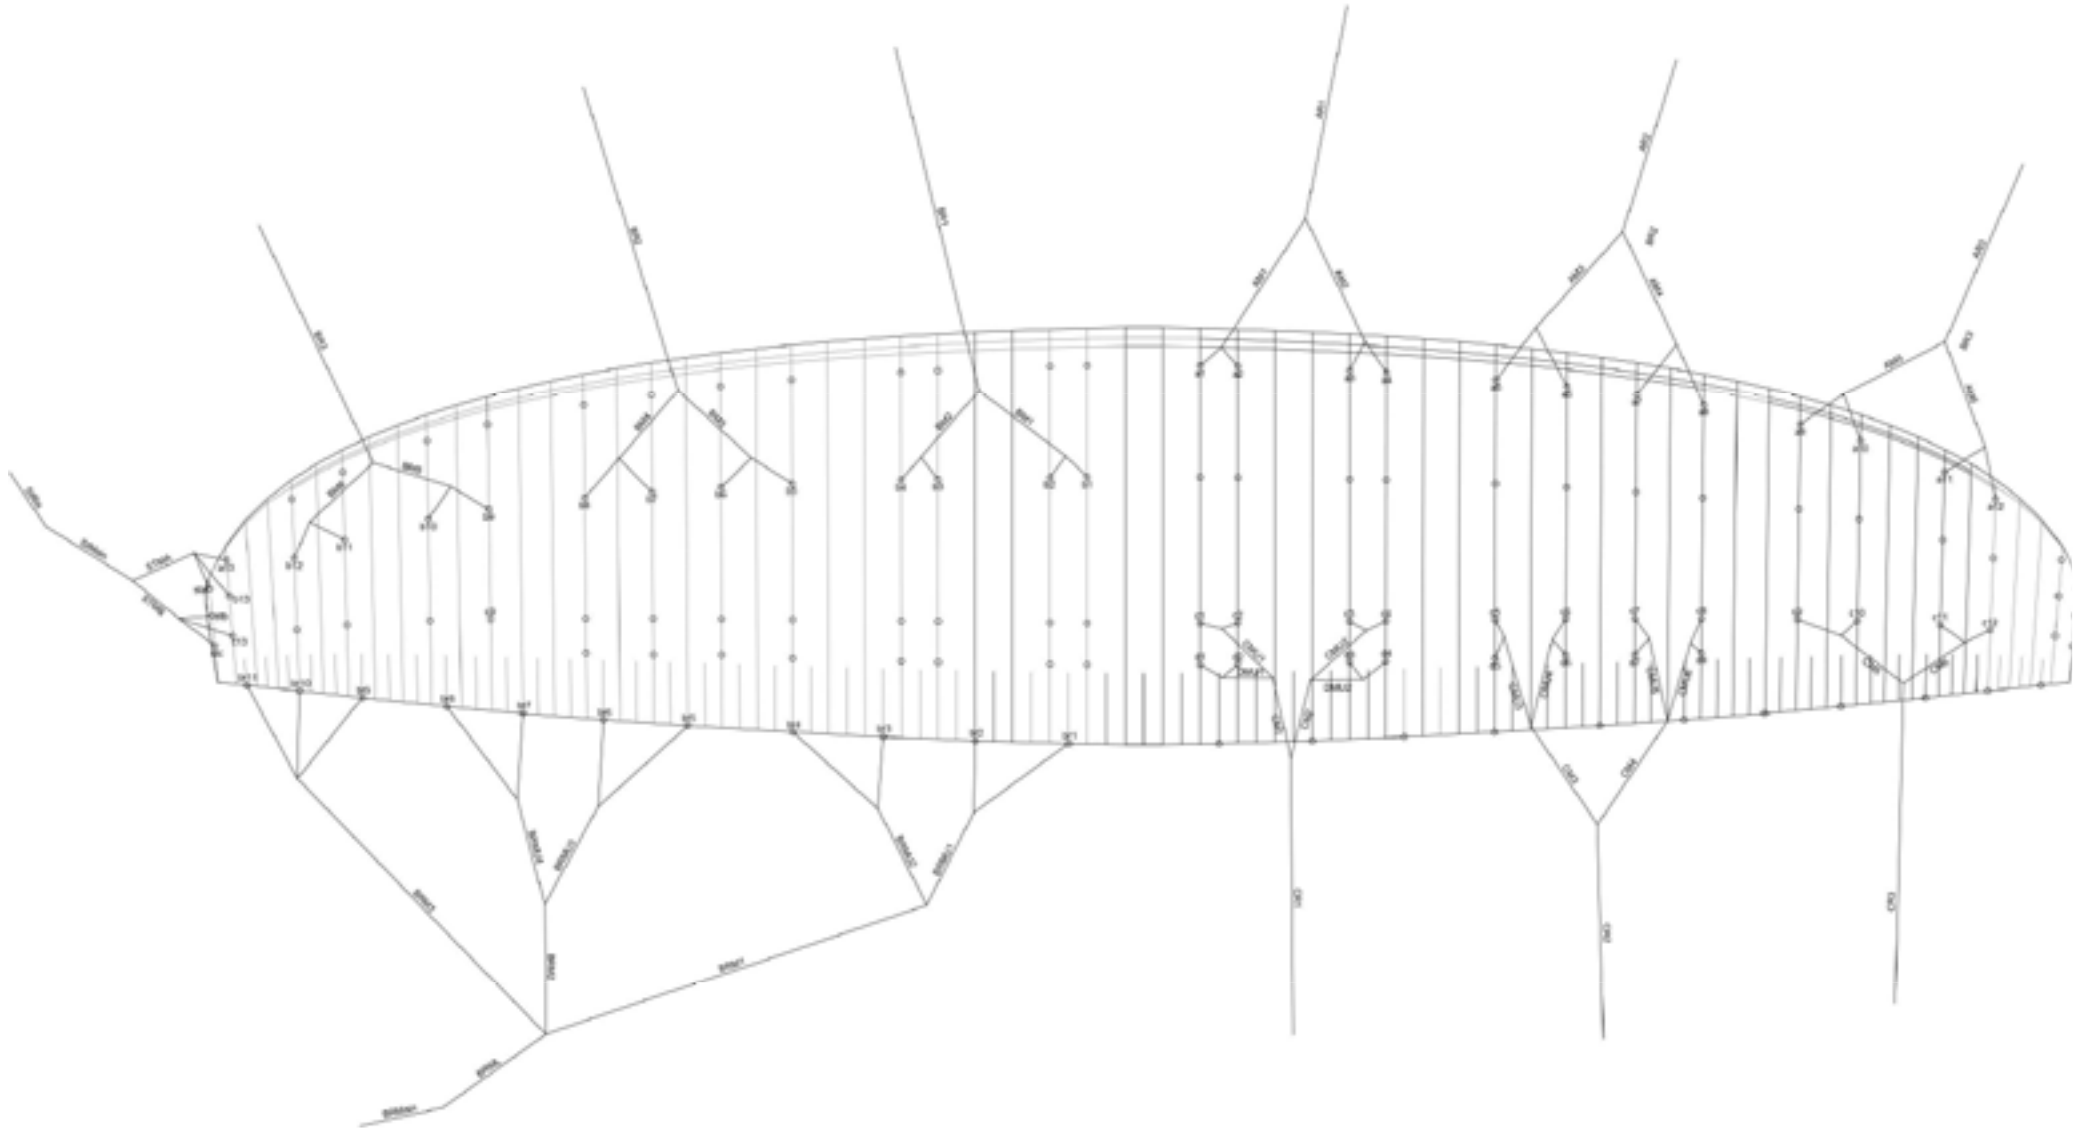

## STEP X all sizes lines layout

Fabrics	Producer	Reference
Outer surface	Dominico	Dominico N20 DMF
Inner Surface	Dominico	Dominico 10D White
Internal structure	MJ Tex / Porcher Sport	MJ32 HF / Skytex 27 hard finish 70000E91
Nose reinforts	MJ Tex	MJ 32HF + 1.8 mm rods

Main lines	Producer	Reference
Top cascade	Edelrid	8000U-90/70/50
Upper middle cascade	Edelrid	8000U-130/90
Lower cascade	Edelrid	8000U-230/190

Stabilo lines	Producer	Reference
Top cascade	Edelrid	8000U-50
Middle cascade	Edelrid	8000U-50
Lower cascade	Edelrid / Liros	8000U-70 / DSL 70

Brake lines	Producer	Reference
Top cascade	Edelrid	8000U-50
Upper middle cascade	Edelrid	8000U-70
Lower middle cascade	Edelrid	8000U-90
Lower cascade	Edelrid	8000U-190 / 7450X-240
Carabiners	Supair	Soft Link Dyneema